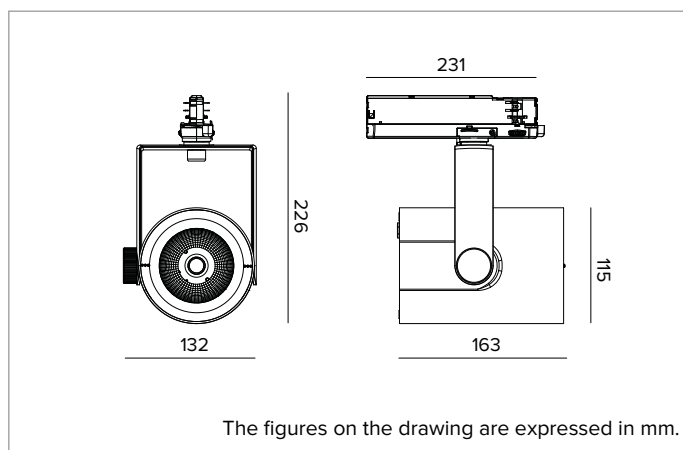

### Professional adjustable LED projector

	3000K	H(m)	D(m)	Emax(lx)
	Ra90		14°	
Fixture Power	41W	1	0.24	38705
Source Flux	4767lm	2	0.48	9676
Fixture Flux	4018lm	3	0.72	4301
Efficacy	97lm/W	4	0.96	2419
TS832	Imax=8119cd/klm	Imax	38705cd	5
			1.20	1548

**Colour and finish:** Deep black

**Dimensions:** 115

**Weight:** 1.2Kg

**Degree of protection:** IP20